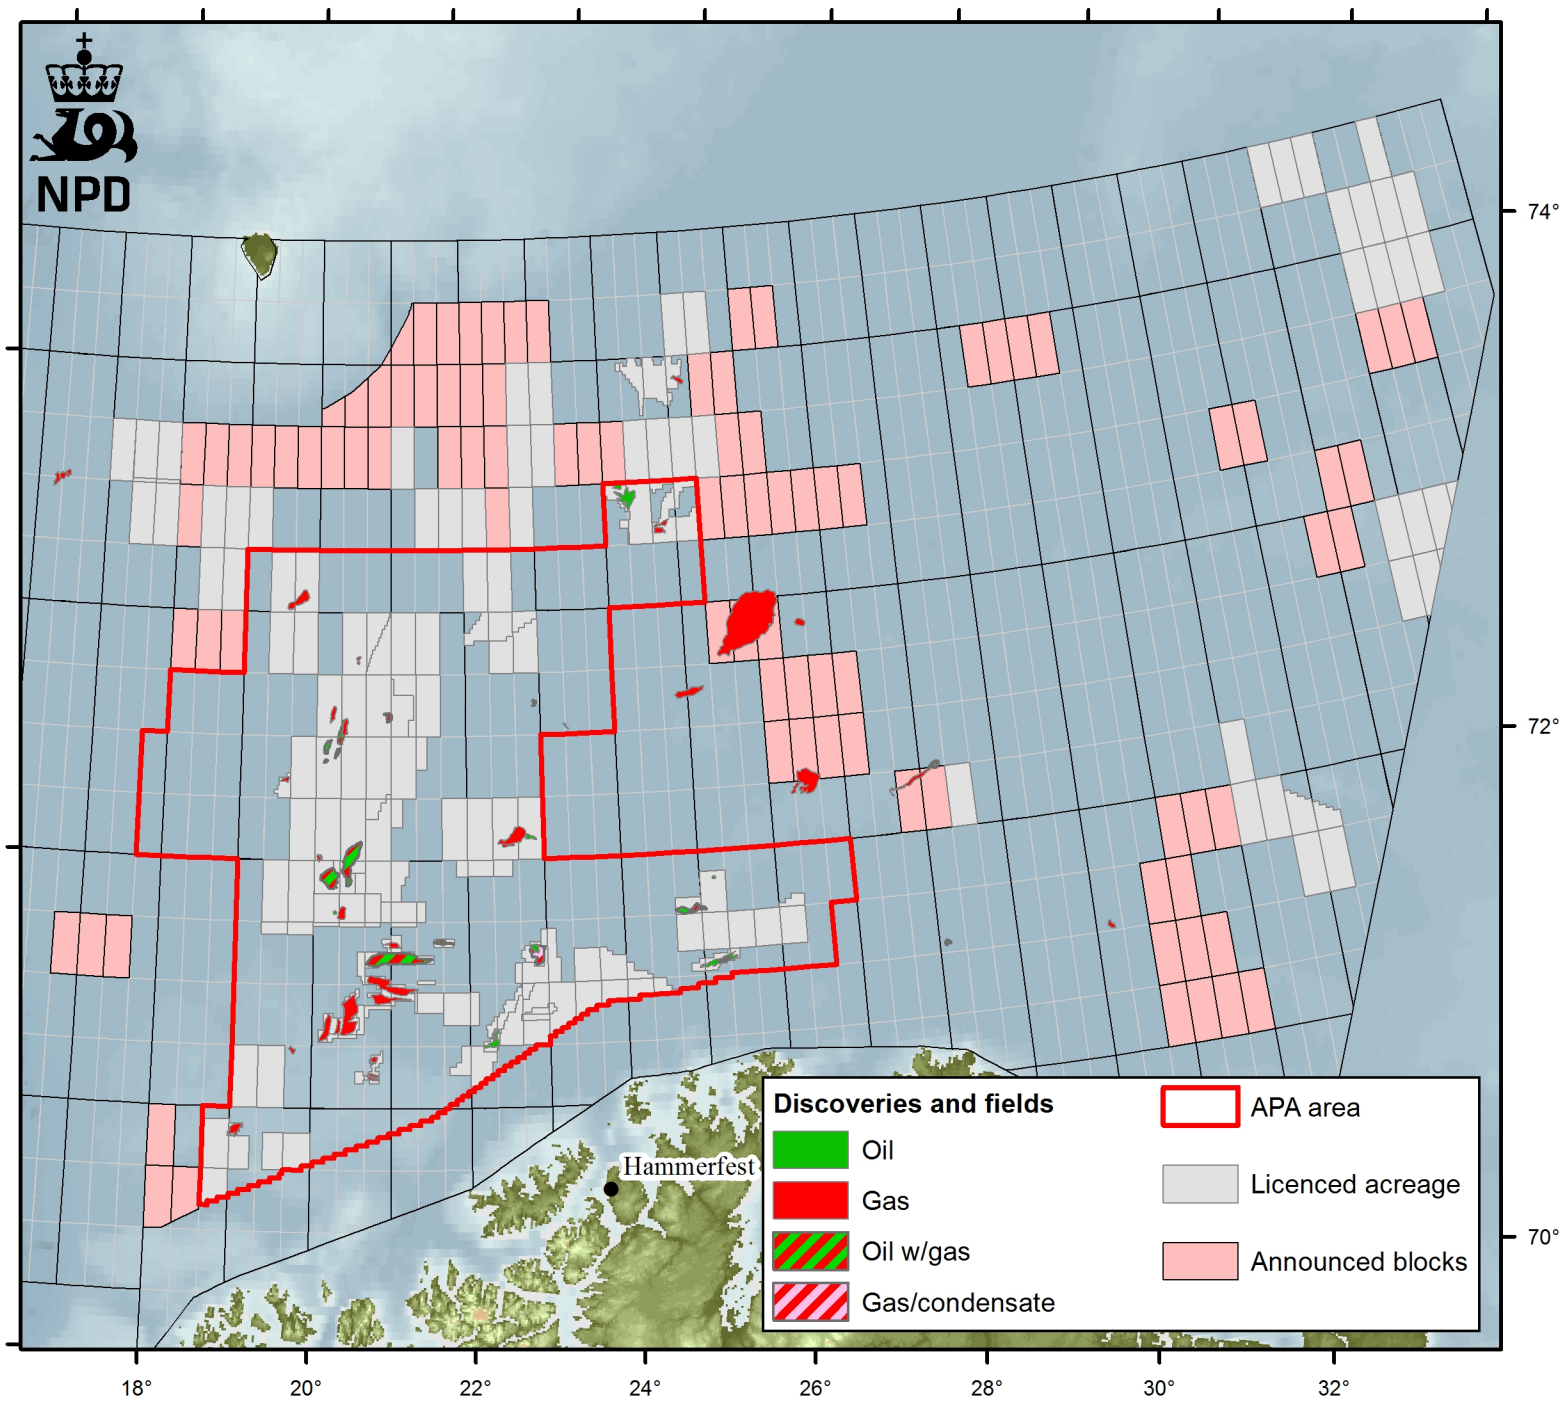

NPD

| Discoveries and fields  |                  |
|---|------------------|
|    | Oil              |
|    | Gas              |
|    | Oil w/gas        |
|    | Gas/condensate   |
|  | APA area         |
|  | Licenced acreage |
|  | Announced blocks |

18° 20° 22° 24° 26° 28° 30° 32°

74°  
72°  
70°

Hammerfest