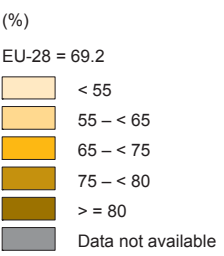

# Employment rate, persons aged 20–64, by NUTS level 2 region, 2014 (\*)

(%)

Administrative boundaries: © EuroGeographics © UN-FAO © Turkstat  
 Cartography: Eurostat — GISCO, 05/2015

(\*) Guadeloupe (FR91), Martinique (FR92), Guyane (FR93) and Réunion (FR94): 2013.  
 Source: Eurostat (online data code: [lfst\\_r\\_lfe2emprr](#))