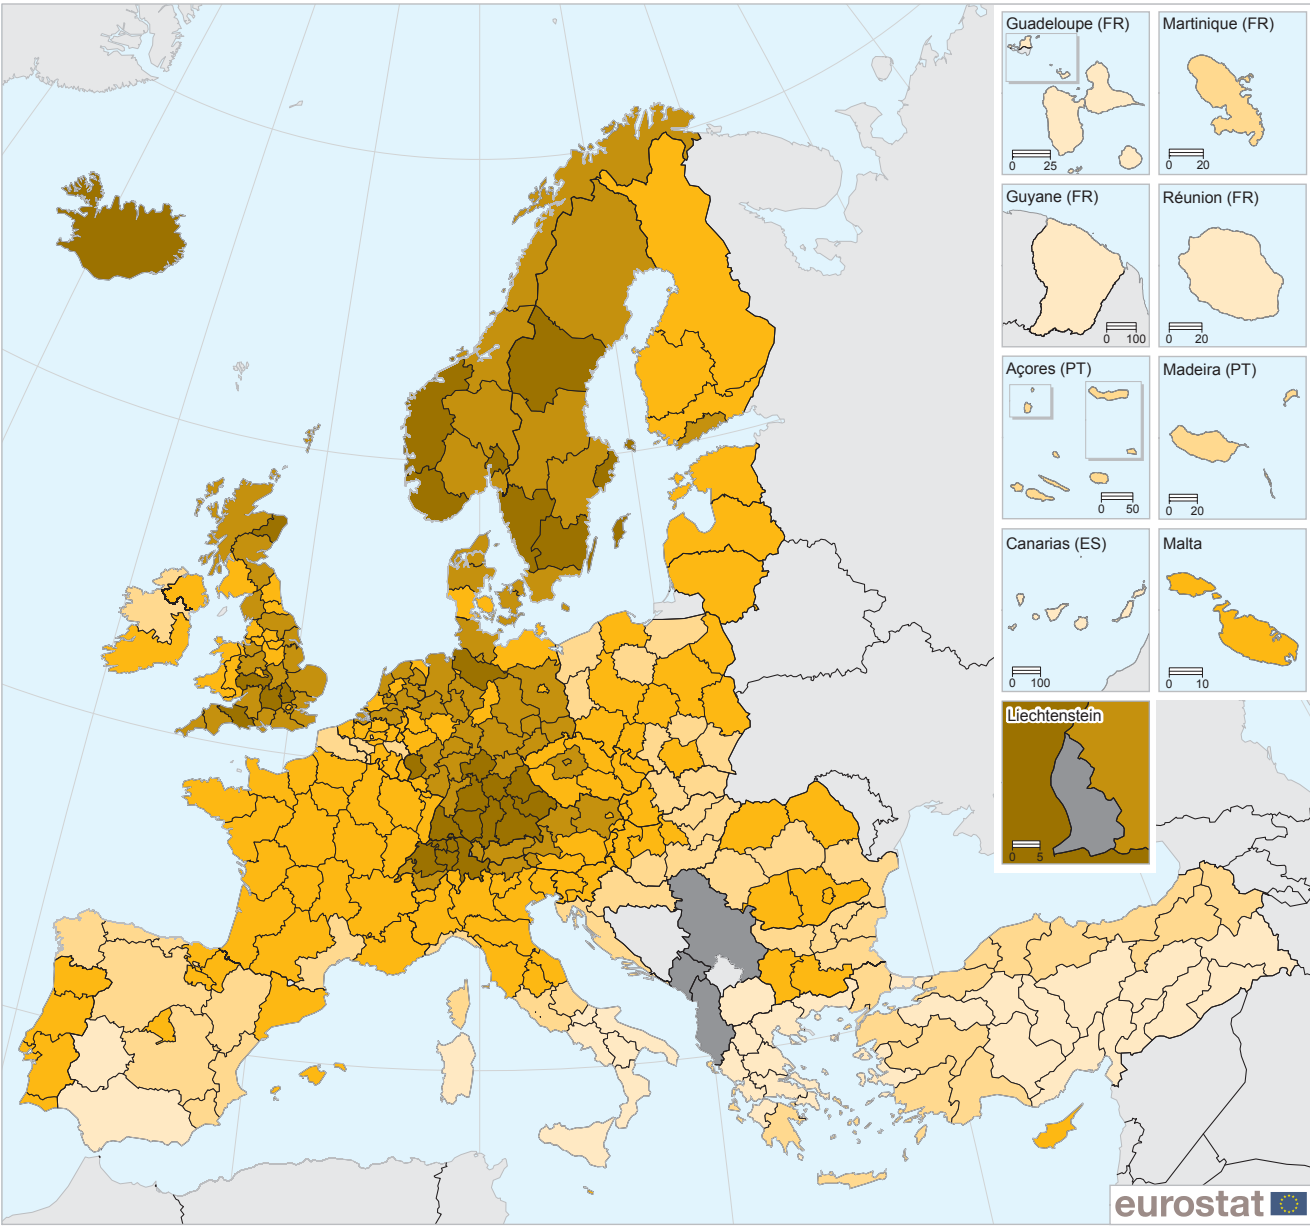

# Employment rate, persons aged 20–64, by NUTS level 2 region, 2014 (\*)

(%)

Administrative boundaries: © EuroGeographics © UN-FAO © Turkstat  
 Cartography: Eurostat — GISCO, 05/2015

(\*) Guadeloupe (FR91), Martinique (FR92), Guyane (FR93) and Réunion (FR94): 2013.  
 Source: Eurostat (online data code: [lfst\\_r\\_lfe2emprr](#))