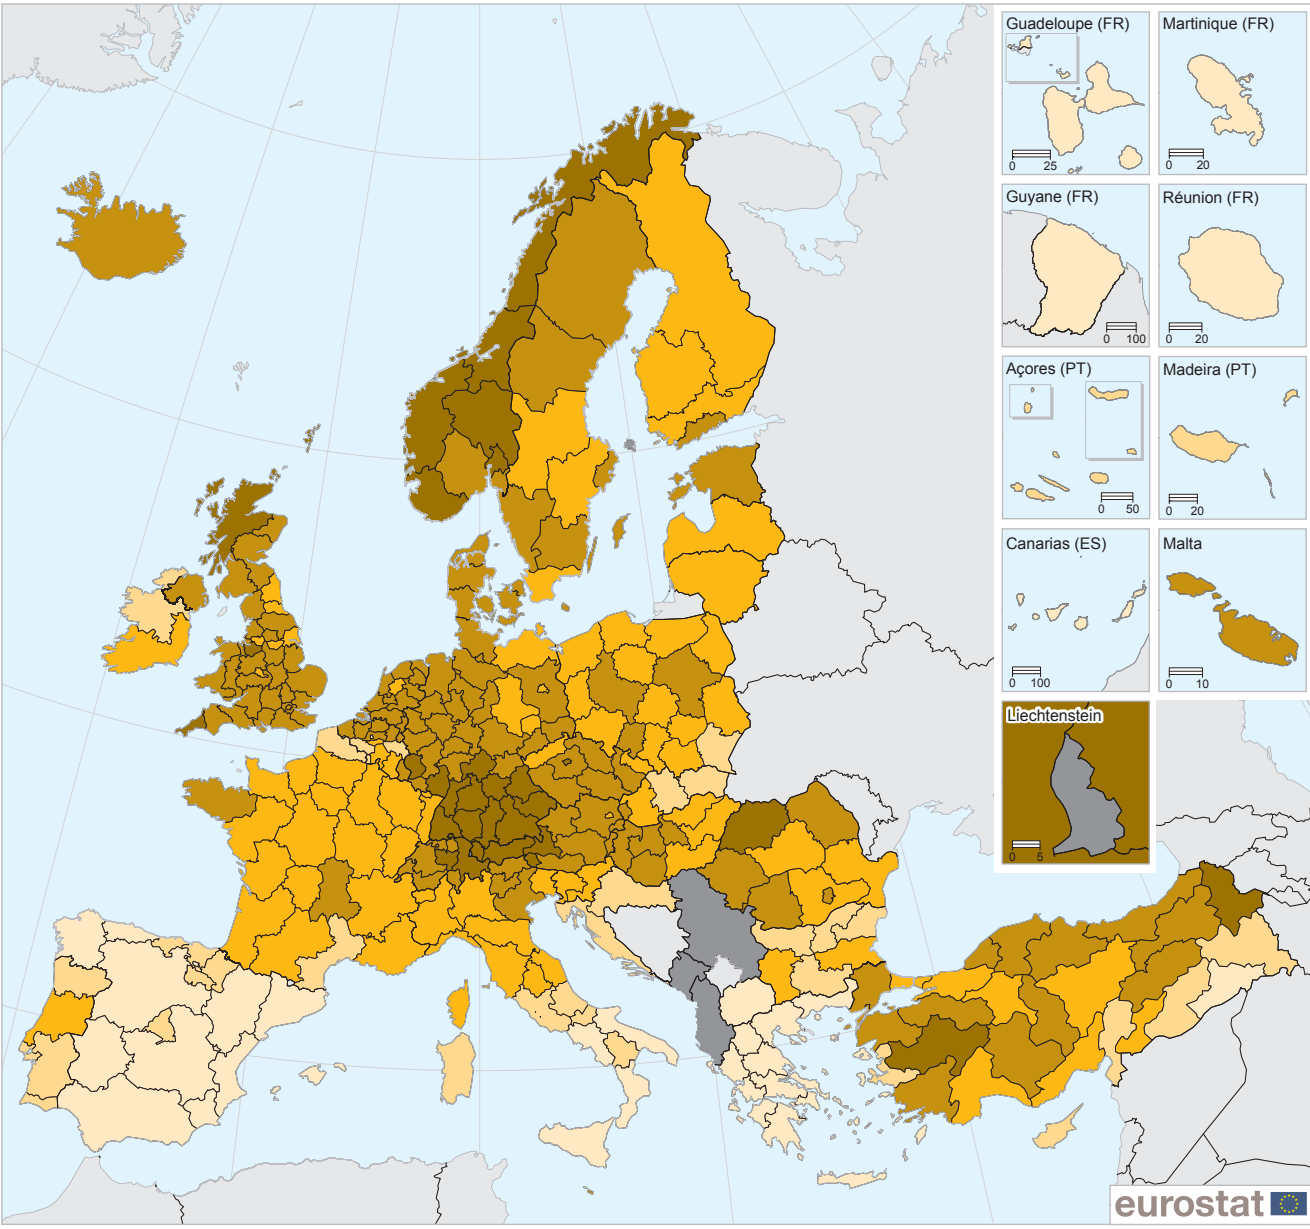

Unemployment rate, persons aged 15–74, by NUTS level 2 region, 2014 (1)

(%)

Administrative boundaries: © EuroGeographics © UN-FAO © Turkstat
 Cartography: Eurostat — GISCO, 05/2015

(1) Guadeloupe (FR91), Martinique (FR92), Guyane (FR93) and Réunion (FR94): 2013. Corse (FR83) and Highlands and Islands (UKM6): low reliability.
 Source: Eurostat (online data code: [lfst_r_lfu3rt](#))